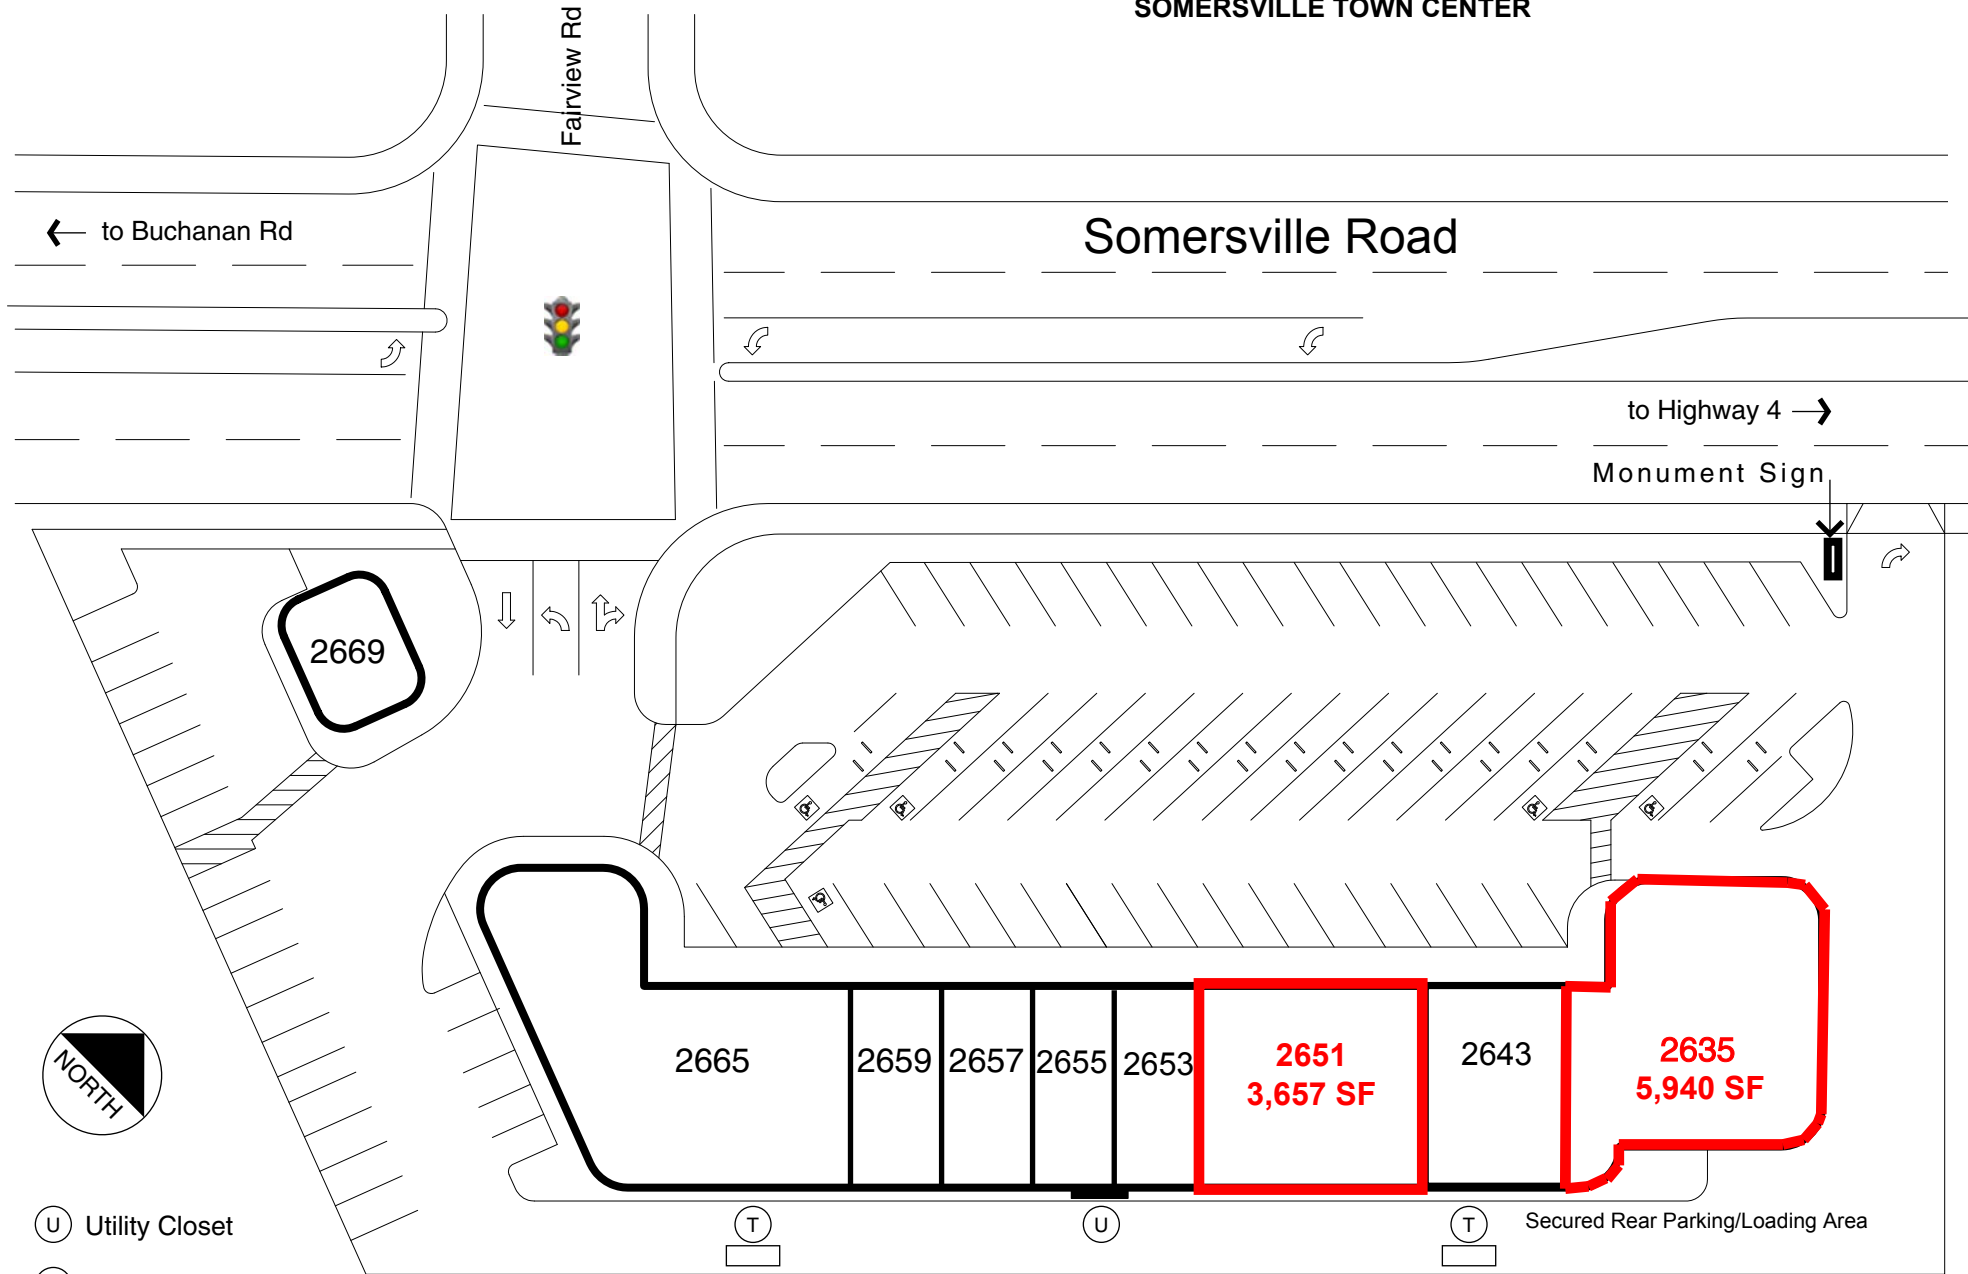

SOMERSVILLE TOWN CENTER

**Somersville Plaza**  
2635-2669 Somersville Road  
Antioch, California 94509

- 2635 5,940 Square Feet**
- 2643 Uppity Space
- 2651 3,657 Square Feet**
- 2653 Braids By Kadi Salon
- 2655 Farmers Insurance
- 2657 Golden Visionary Tattoos
- 2659 Forum Nail Salon
- 2665 Black Diamond Market
- 2669 One Stop African Market

- (U) Utility Closet
- (T) Trash Enclosure

rev: 04/19/2024

Site plan not to scale and subject to change without notice

333 W. El Camino Real, Suite 240  
Sunnyvale, CA 94087-1969  
Phone (408) 331-2300  
Fax (408) 331-2301